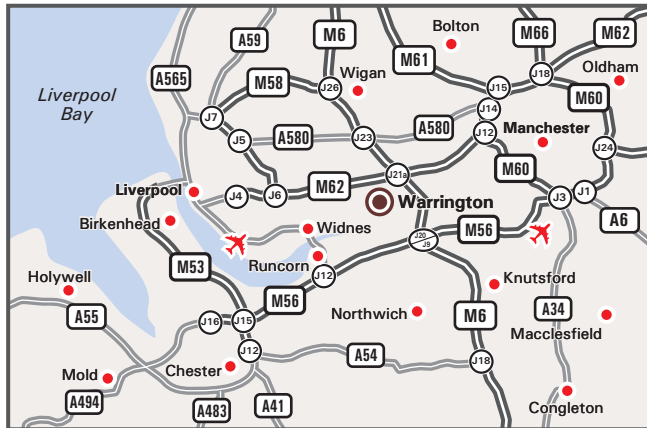

Unit 3B Penketh Business Park
66-70 Liverpool Rd
Great Sankey
Warrington WA5 1QX
Telephone: 01925 873040
Email: office@omegaauctions.co.uk

From M6

- Leave the M6 at junction 10 and join the M62 towards Liverpool & Warrington.
- Leave the M62 at junction 8 signposted Warrington West (A574) Services.
- At the roundabout take the second exit to Warrington (A574).
- At the next roundabout take the third exit onto Whittle Avenue, signposted Liverpool (A57).
- At the next roundabout take the second exit signposted Warrington (A57) Widnes (A562).
- Continue ahead over three roundabouts following signs for Great Sankey/Penketh.
- At the traffic lights turn left onto the A57 towards Warrington.
- At the next roundabout take the second exit onto the A562 towards Widnes.
- At the traffic lights turn left onto Liverpool Road.
- Continue for 300 metres and you will find us situated on the right hand side.

By Train

- The nearest mainline stations are Warrington Bank Quay Station and Warrington Central Station.
- We are a 8 minute taxi ride from both stations.
- For further information on train times and fares call the National Rail Enquiry Line on 08457 484950 or visit www.nationalrail.com